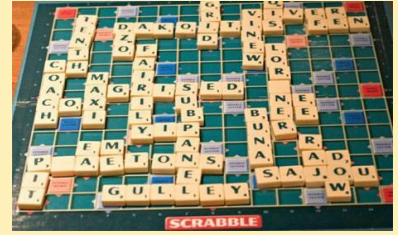

ANNUAL SCRABBLE COMPETITION

The Rotary Club of Pretoria East hosted the Annual Scrabble Competition on Saturday 2 July at the usual venue, Niche. Many Scrabble experts participated and the day's activities raised R4 500.

Club members also donated an assortment of items as prizes for the winners.